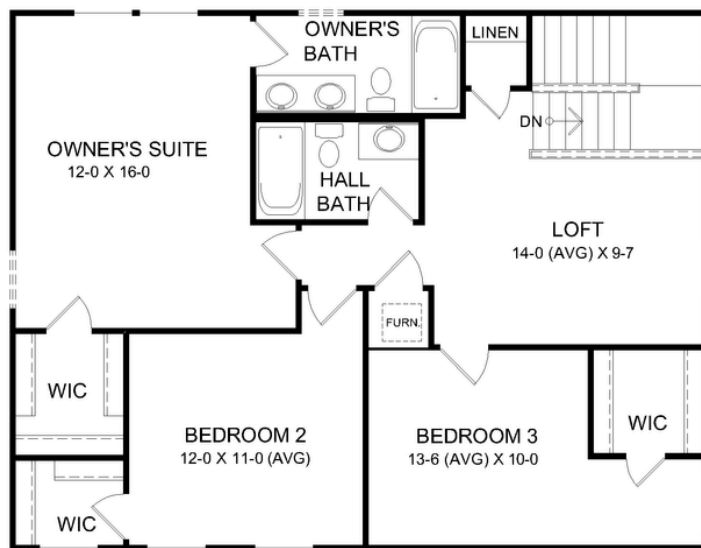

THE WESLEY

MAPLE STREET COLLECTION

1,842 SQFT

2 Story

3-4 Bedrooms

2.5-3.5 Baths

VIEW FLOORPLANS ON FISCHERHOMES.COM

Photos, Options,
Virtual Tours
& More

Urban Modern

Western Craftsman

Modern Farmhouse

Western Craftsman

FIRST FLOOR

Main Level Features:

- Formal Living Room
- Optional Study
- Two Car Garage

SECOND FLOOR

Upper Level Features:

- 3 Bedrooms
- Loft