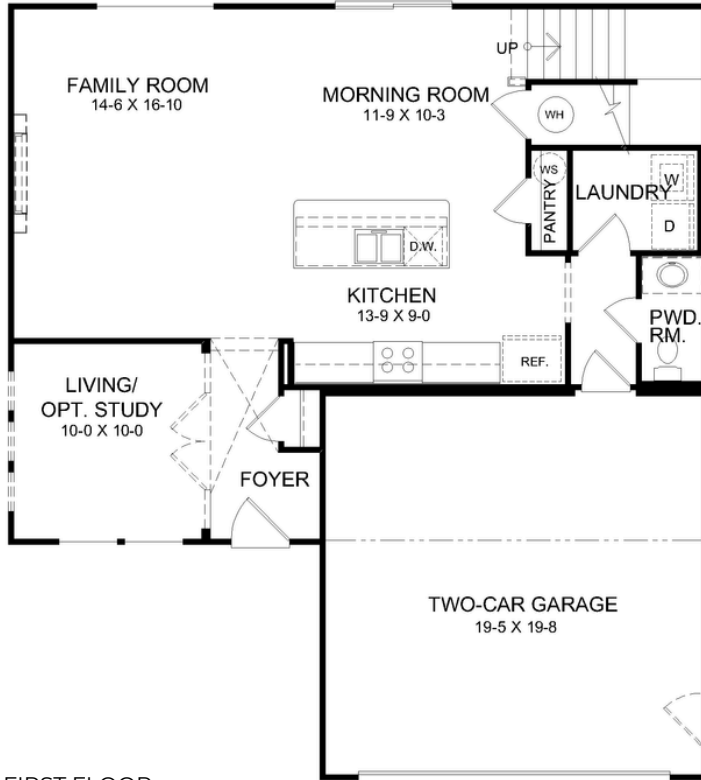

THE WESLEY

MAPLE STREET COLLECTION

1,842 SQFT

2 Story

3-4 Bedrooms

2.5-3.5 Baths

VIEW FLOORPLANS ON FISCHERHOMES.COM

Photos, Options,
Virtual Tours
& More

Urban Modern

Western Craftsman

Modern Farmhouse

Western Craftsman

FIRST FLOOR

Main Level Features:

- Formal Living Room
- Optional Study
- Two Car Garage

SECOND FLOOR

Upper Level Features:

- 3 Bedrooms
- Loft