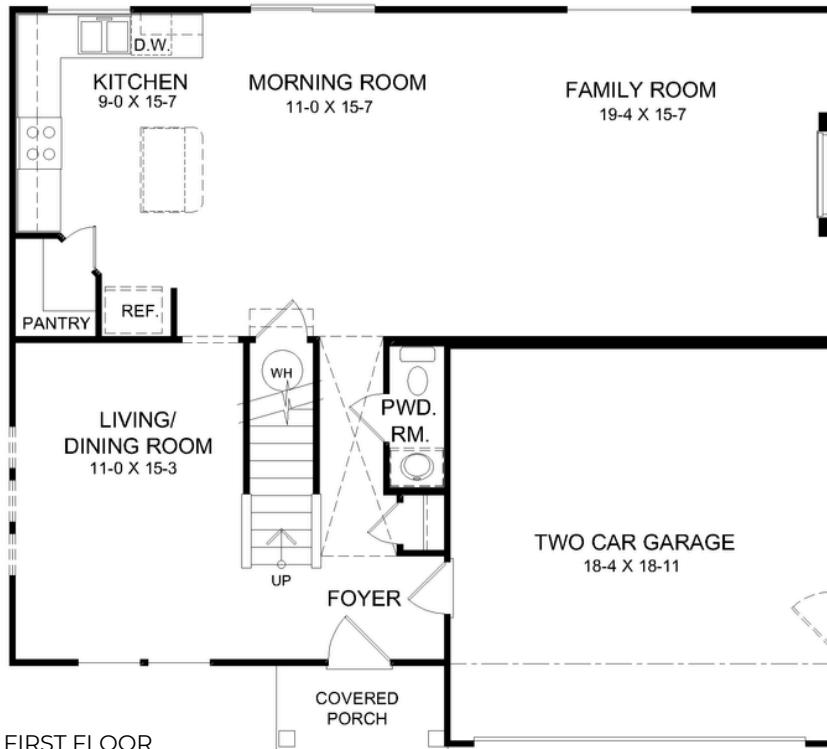

THE YOSEMITE

MAPLE STREET COLLECTION

2,258 SQFT

2 Story

3-4 Bedrooms

2.5 Baths

VIEW FLOORPLANS ON FISCHERHOMES.COM

Photos, Options,
Virtual Tours
& More

Modern Farmhouse

American Classic

Modern Farmhouse

Western Craftsman

FIRST FLOOR

First Floor Features:

- Formal Living/Dining Room
- Optional Kitchen Island
- Optional Electric Fireplace
- Two Car Garage

SECOND FLOOR

Second Floor Features:

- Three Bedrooms with Loft
- All Bedrooms include Walk-In Closets
- Second Floor Laundry
- Owner's Suite Includes Private Bath and Walk-In Closet
- Optional Linen Closet in Owner's Bath