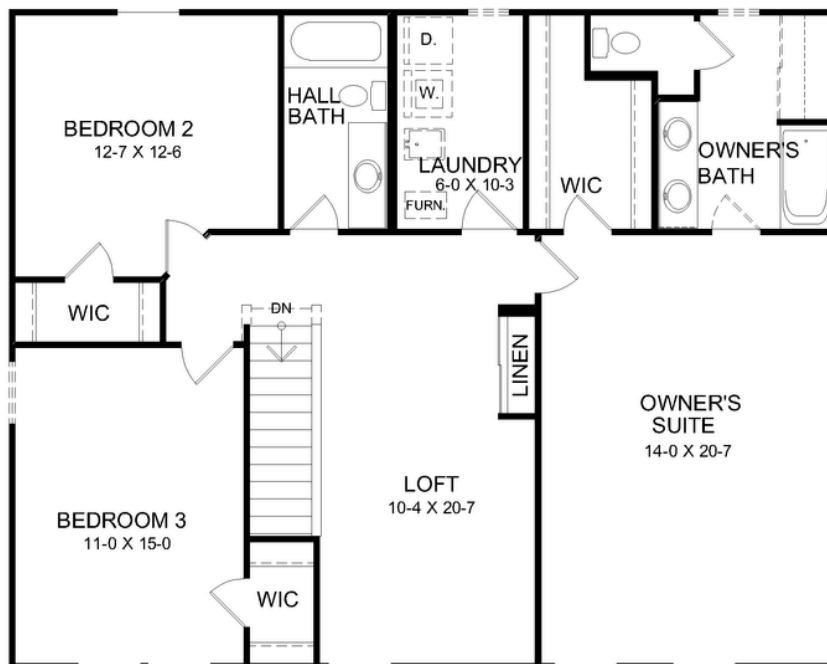

THE YOSEMITE

MAPLE STREET COLLECTION

2,258 SQFT

2 Story

3-4 Bedrooms

2.5 Baths

VIEW FLOORPLANS ON FISCHERHOMES.COM

Photos, Options,
Virtual Tours
& More

Modern Farmhouse

American Classic

Modern Farmhouse

Western Craftsman

FIRST FLOOR

First Floor Features:

- Formal Living/Dining Room
- Optional Kitchen Island
- Optional Electric Fireplace
- Two Car Garage

SECOND FLOOR

Second Floor Features:

- Three Bedrooms with Loft
- All Bedrooms include Walk-In Closets
- Second Floor Laundry
- Owner's Suite Includes Private Bath and Walk-In Closet
- Optional Linen Closet in Owner's Bath