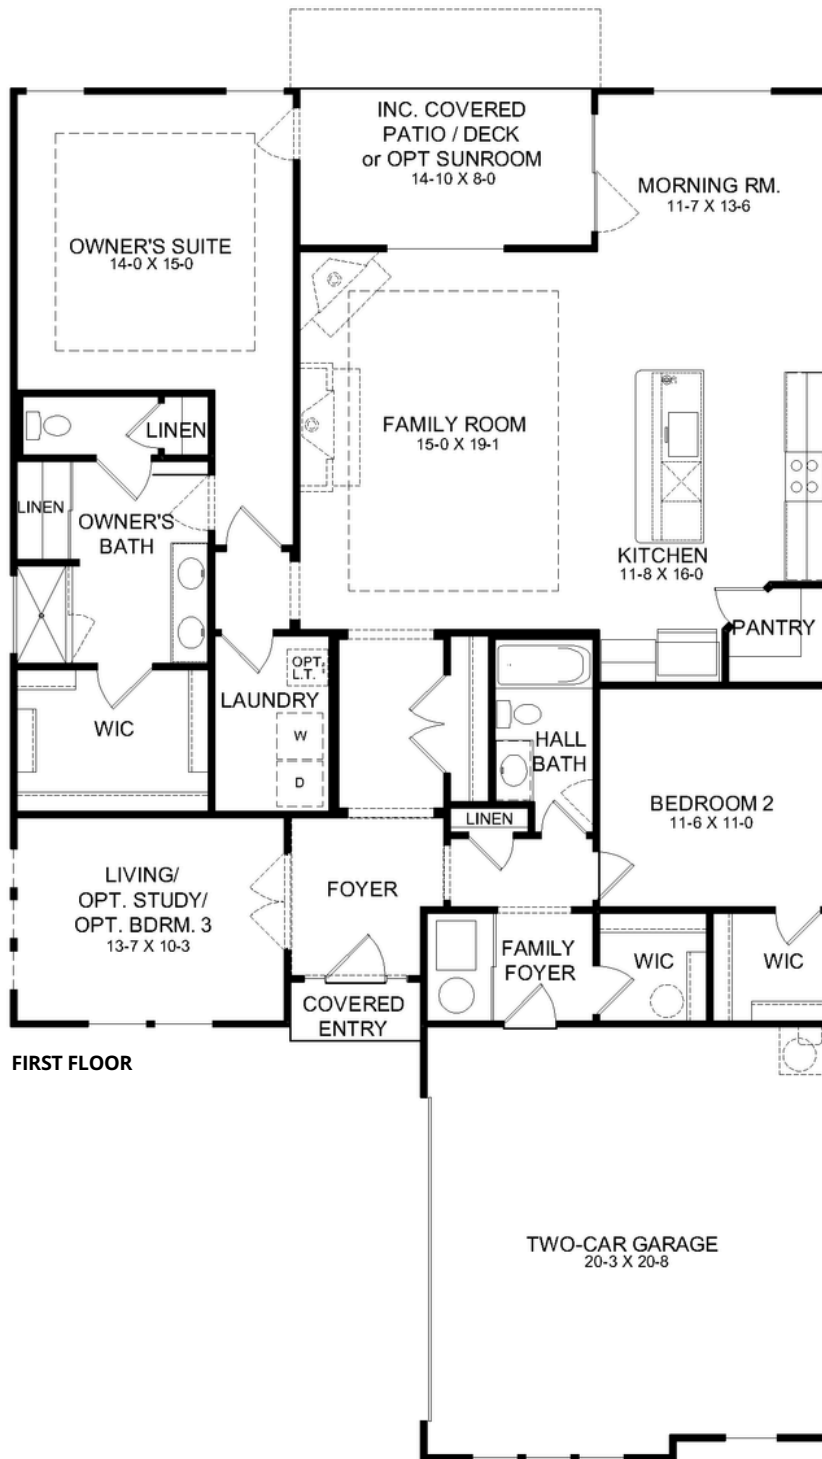

THE MAXWELL

DESIGNER COLLECTION

1,856-3023 SQFT

1 Story/Opt. Loft

2-4 Bedrooms

2-3 Baths

VIEW FLOORPLANS ON FISCHERHOMES.COM

Photos, Options,
Virtual Tours
& More

American Classic

Coastal Cottage

Modern Retreat

Design Features:

- Courtyard entry garage
- Expansive Family Room
- Morning Room connected to included outdoor living
- Optional Study or Optional Bedroom 3