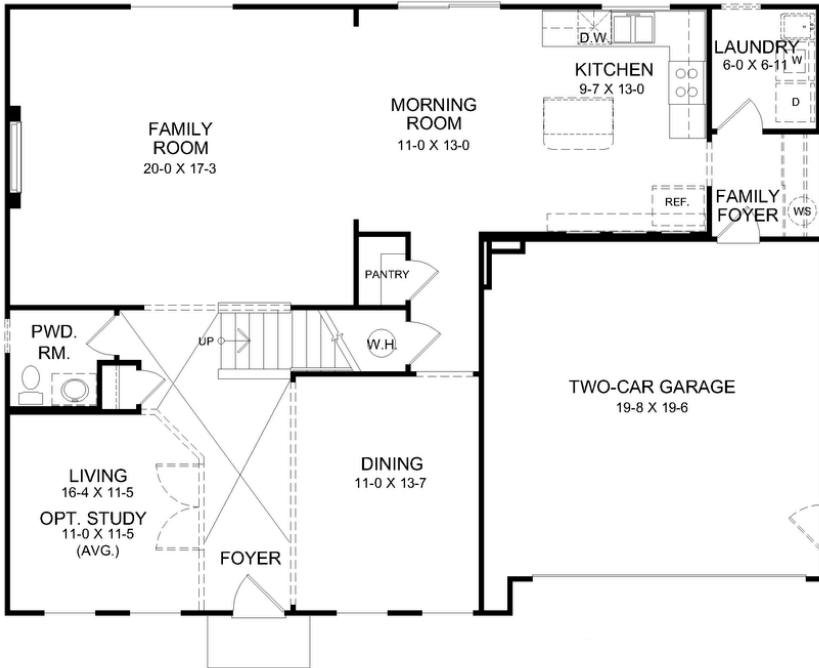

THE DENALI

MAPLE STREET COLLECTION

2,957 SQFT

2 Story

4-5 Bedrooms

2.5 Baths

VIEW FLOORPLANS ON FISCHERHOMES.COM

Photos, Options,
Virtual Tours
& More

Modern Farmhouse

American Classic

Modern Farmhouse

Urban Modern

Main Level Features:

- Guest Suite in Lieu of Living Room
- First Floor Laundry
- Two Car Garage

FIRST FLOOR

Upper Level Features:

- Four Bedrooms with Loft
- Owner's Suite Includes Private Bath and Walk-In Closet
- All Bedrooms Include Walk-In Closet

SECOND FLOOR