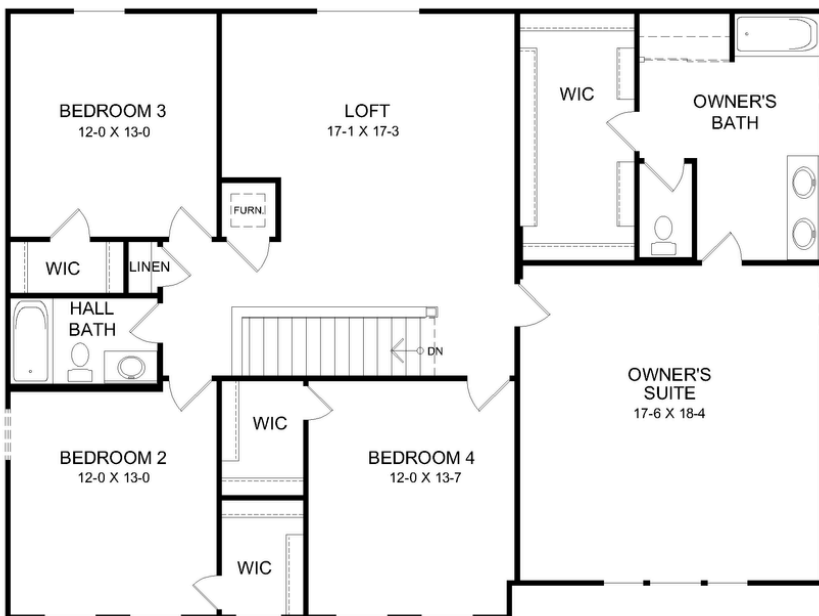

THE DENALI

MAPLE STREET COLLECTION

2,957 SQFT

2 Story

4-5 Bedrooms

2.5 Baths

VIEW FLOORPLANS ON FISCHERHOMES.COM

Photos, Options,
Virtual Tours
& More

Modern Farmhouse

American Classic

Modern Farmhouse

Urban Modern

Main Level Features:

- Guest Suite in Lieu of Living Room
- First Floor Laundry
- Two Car Garage

FIRST FLOOR

Upper Level Features:

- Four Bedrooms with Loft
- Owner's Suite Includes Private Bath and Walk-In Closet
- All Bedrooms Include Walk-In Closet

SECOND FLOOR