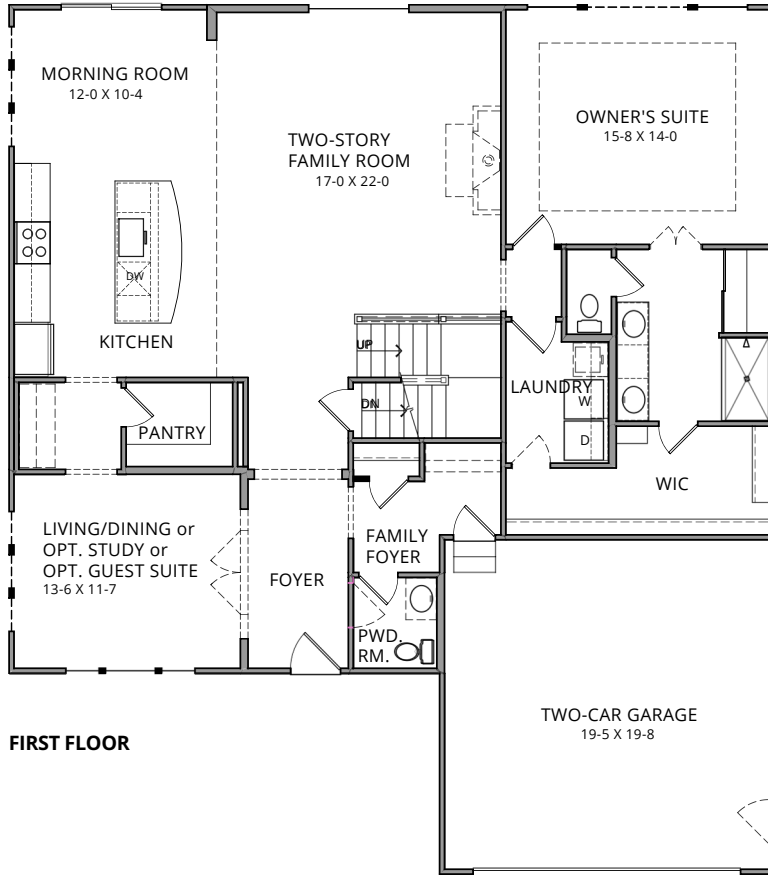

THE CHARLES

DESIGNER COLLECTION

2,457 SQFT

2 Story

3-6 Bedrooms

2.5-4.5 Baths

VIEW FLOORPLANS ON FISCHERHOMES.COM

Photos, Options,
Virtual Tours
& More

Coastal Classic

Pacific Craftsman

Modern Farmhouse

Cambridge Cottage

Design Features:

- Spacious Entry Foyer
- Included Living or Opt. Dining
- Two-Story Family Room
- First Floor Owner's Suite with Large Walk-in closet
- Open Kitchen and Over-sized Walk-in Pantry
- Includes 2 Spacious Bedrooms with Walk-in closets
- Included Loft Open to Family Room or Fourth Bedroom