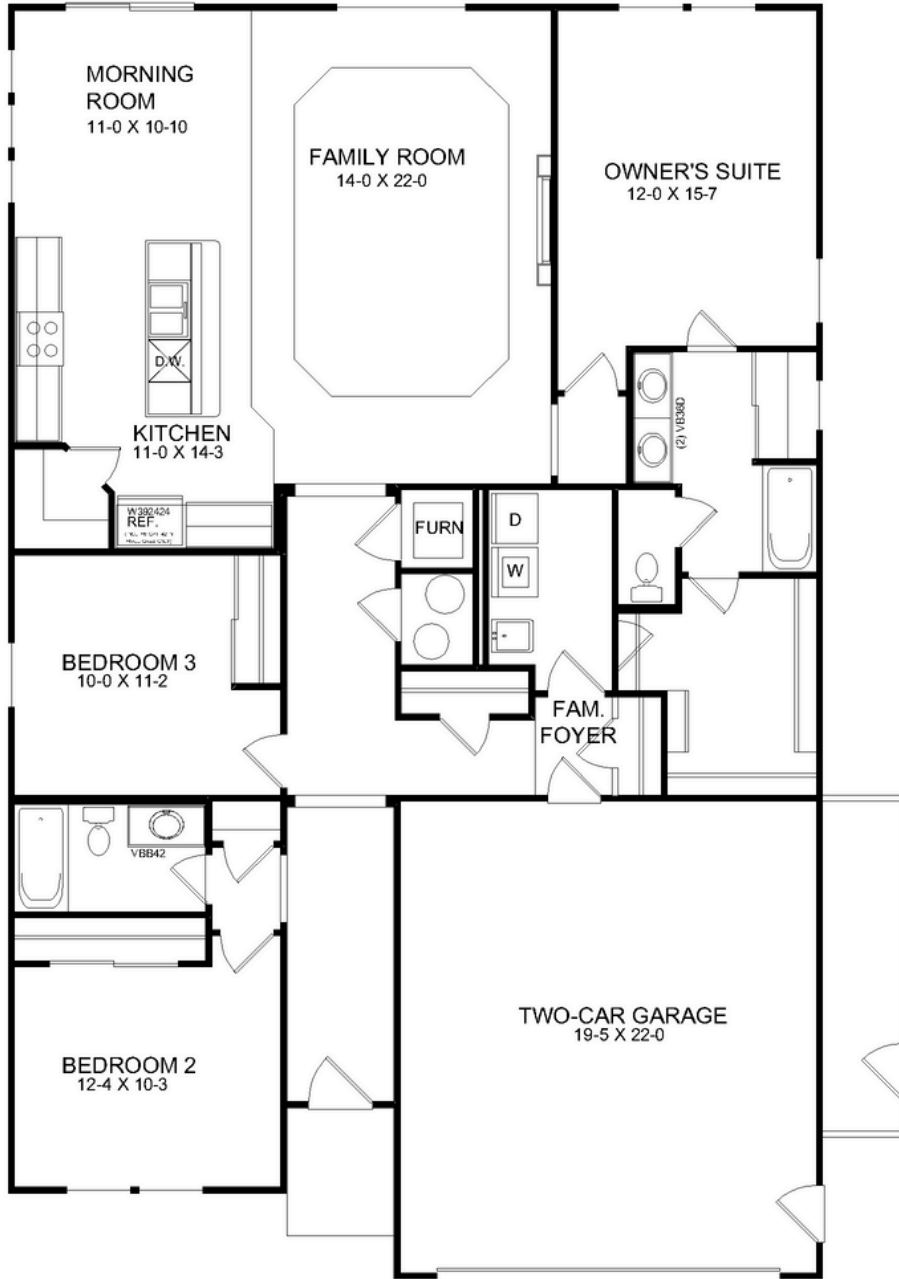

THE DAVINCI

MAPLE STREET COLLECTION

1,730-1,752 SQFT

1 Story

3 Bedrooms

2 Baths

VIEW FLOORPLANS ON FISCHERHOMES.COM

Photos, Options,
Virtual Tours
& More

Urban Modern

Western Craftsman

Coastal Classic

Modern Farmhouse

Main Level Features:

- Owner's Suite with Walk-in Closet
- Two Additional Bedrooms
- Optional Door to Laundry from Owner's Walk-in Closet
- Optional Electric Fireplace
- Open Kitchen Design includes Large Island with Seating
- Expansive Family Room with Optional Tray Ceiling
- Two-Car Garage
- Optional 4 ft x 16 ft garage expansion

FIRST FLOOR DESIGN