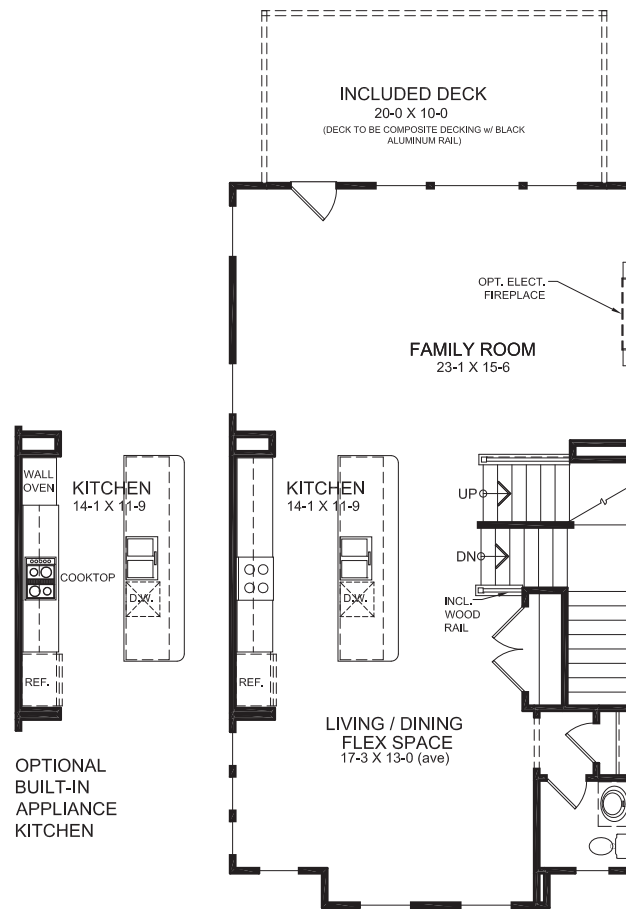

# Brookline Floorplan Designs

3 - 4 BEDROOMS & 2 - 4 BATHROOMS

2,415 SQ FT AND UP

## Lower Level Design

## Main Level Design