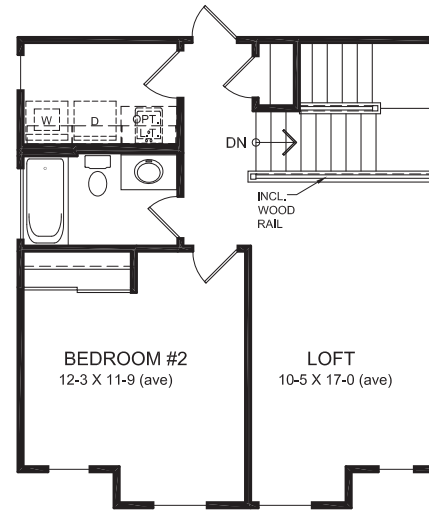

## Main Level Design

## Alternate Main Level Design

for more information scan code, call 855.342.2281, or visit [fischerhomes.com](http://fischerhomes.com)

# Brookline Floorplan Designs

3 - 4 BEDROOMS & 2 - 4 BATHROOMS

2,415 SQ FT AND UP

## Alternate Upper Level Designs

UPPER LEVEL w/ OPT. OWNER'S SUITE 2  
w/ OPT. OWNER'S SUITE 2 LUXURY SHOWER

OPT. LOFT IN LIEU OF BEDROOM 3

OPT. LUXURY SHOWER

OPT. FREE-STANDING TUB w/ SHOWER

for more information scan code, call 855.342.2281, or visit [fischerhomes.com](https://www.fischerhomes.com)