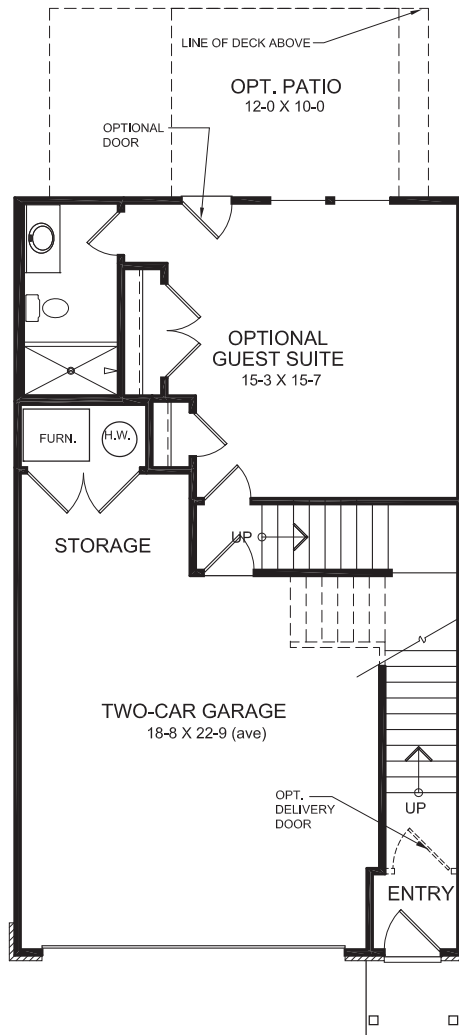

Brookline Floorplan Designs

3 - 4 BEDROOMS & 2 - 4 BATHROOMS

2,415 SQ FT AND UP

Optional Lower Level Design

OPT. LEVEL GUEST SUITE w/ FULL BATH
IN LIEU OF REC. ROOM