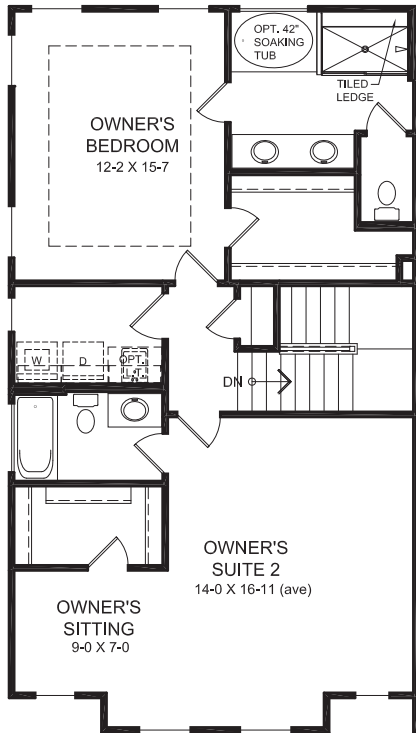

Brookline Floorplan Designs

3 - 4 BEDROOMS & 2 - 4 BATHROOMS

2,415 SQ FT AND UP

Alternate Upper Level Designs

UPPER LEVEL w/ OPT. OWNER'S SUITE 2
w/ OPT. OWNER'S SUITE 2 LUXURY SHOWER