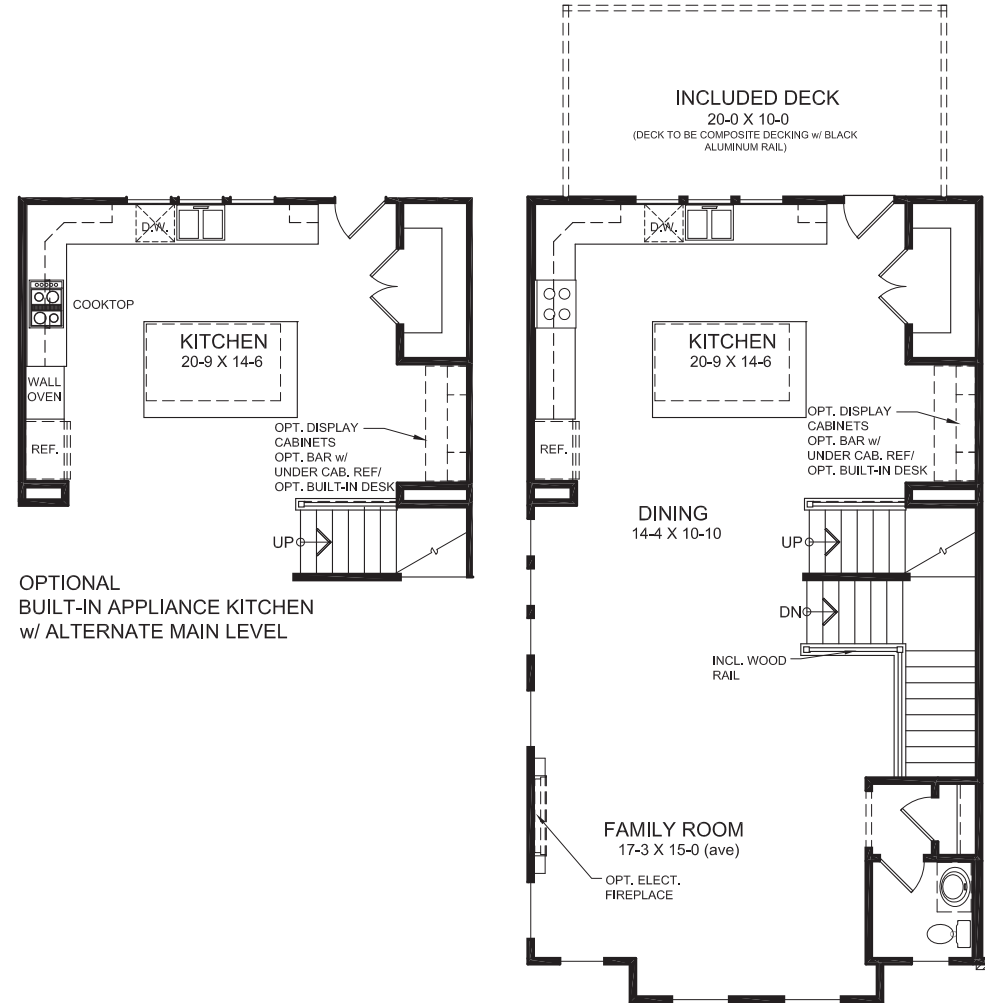

Alternate Main Level Design

for more information scan code, call 855.342.2281, or visit fischerhomes.com