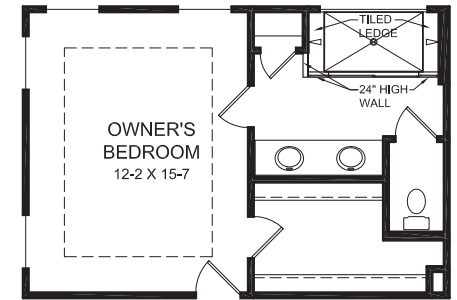

## Main Level Design

## Alternate Main Level Design

for more information scan code, call 855.342.2281, or visit [fischerhomes.com](http://fischerhomes.com)

# Brookline Floorplan Designs

3 - 4 BEDROOMS & 2 - 4 BATHROOMS

2,415 SQ FT AND UP

## Alternate Upper Level Designs

UPPER LEVEL w/ OPT. OWNER'S SUITE 2  
w/ OPT. OWNER'S SUITE 2 LUXURY SHOWER

OPT. LOFT IN LIEU OF BEDROOM 3

OPT. LUXURY SHOWER

OPT. FREE-STANDING TUB w/ SHOWER

for more information scan code, call 855.342.2281, or visit [fischerhomes.com](https://www.fischerhomes.com)