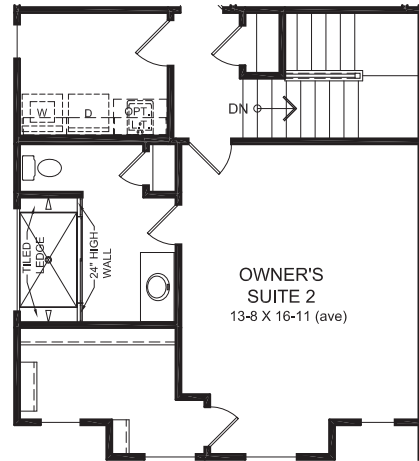

Brookline Floorplan Designs

3 - 4 BEDROOMS & 2 - 4 BATHROOMS

2,415 SQ FT AND UP

Alternate Upper Level Designs

UPPER LEVEL w/ OPT. OWNER'S SUITE 2
w/ OPT. OWNER'S SUITE 2 LUXURY SHOWER