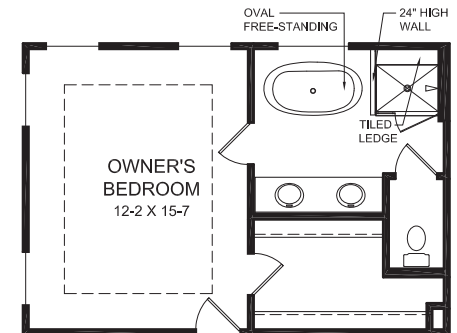

## Main Level Design

## Optional Lower Level Design

OPT. LEVEL GUEST SUITE w/ FULL BATH  
IN LIEU OF REC. ROOM

# Brookline Floorplan Designs

3 - 4 BEDROOMS & 2 - 4 BATHROOMS

2,415 SQ FT AND UP

## Alternate Upper Level Designs

UPPER LEVEL w/ OPT. OWNER'S SUITE 2  
w/ OPT. OWNER'S SUITE 2 LUXURY SHOWER

OPT. LOFT IN LIEU OF BEDROOM 3

OPT. LUXURY SHOWER

OPT. FREE-STANDING TUB w/ SHOWER

for more information scan code, call 855.342.2281, or visit [fischerhomes.com](https://www.fischerhomes.com)