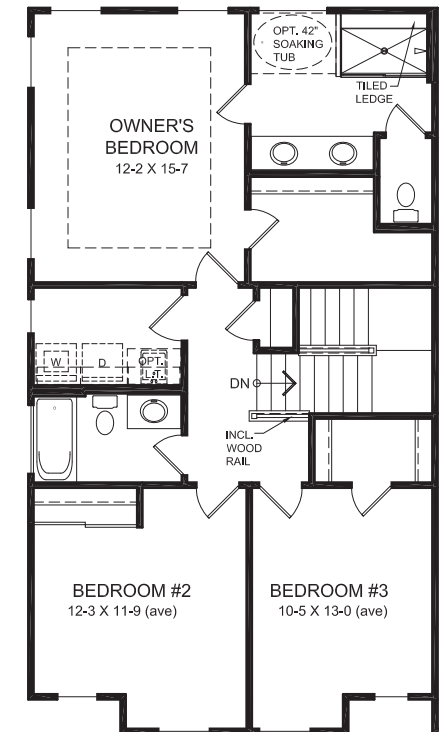

for more information scan code, call 855.342.2281, or visit [fischerhomes.com](https://www.fischerhomes.com)