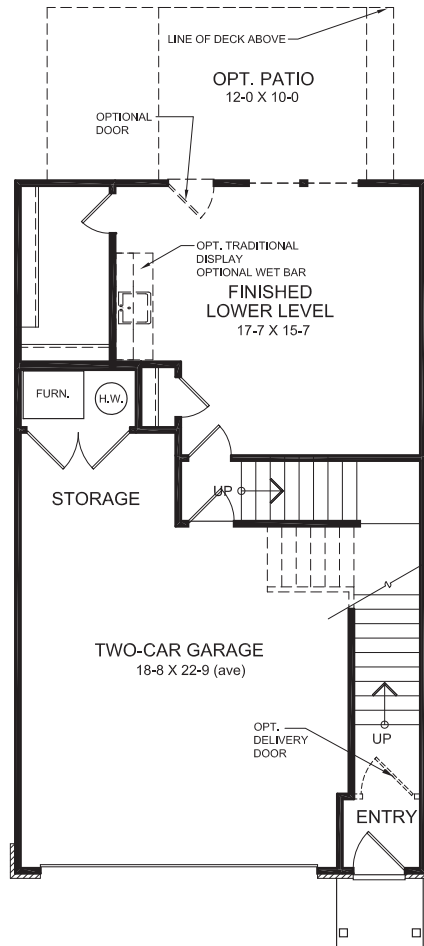

# Brookline Floorplan Designs

3 - 4 BEDROOMS & 2 - 4 BATHROOMS

2,415 SQ FT AND UP

## Lower Level Design