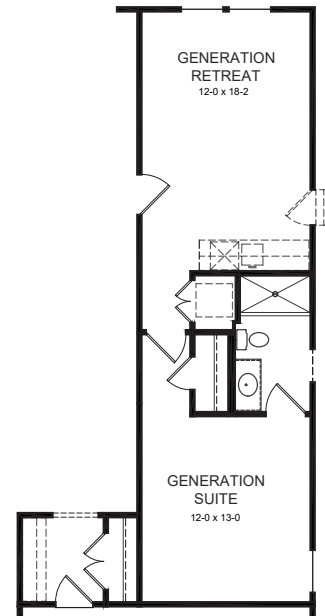

THE WINSLOW

MASTERPIECE COLLECTION

2,690-2,878SQFT

1 Story

3-5 Bedrooms

2.5-4 Baths

VIEW FLOORPLANS ON FISCHERHOMES.COM

Photos, Options,
Virtual Tours
& More

English Elegance

Modern Farmhouse

Modern Prairie

Coastal Classic

DESIGN FEATURES:

- 10ft. Ceiling Height with Optional Raised Ceiling in Family Room
- 2 Flex Spaces off Entry Foyer
- Expansive Family Room open to Kitchen and Morning Room
- Extra Large Pantry with Optional Butler's Pantry
- Included Covered Patio/Deck
- Optional Guest Suite
- Optional Generation Retreat with Opt. private entry in lieu of Included Bedrooms

FIRST FLOOR

OPT GENERATION RETREAT IN LIEU OF INCLUDED BEDROOMS 2 & 3

OPT GUEST SUITE IN LIEU OF INCLUDED STUDY