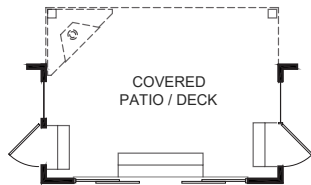

English Elegance

Modern Farmhouse

Modern Prairie

Coastal Classic

DESIGN FEATURES:

- 10ft. Ceiling Height with Optional Raised Ceiling in Family Room
- 2 Flex Spaces off Entry Foyer
- Expansive Family Room open to Kitchen and Morning Room
- Extra Large Pantry with Optional Butler's Pantry
- Included Covered Patio/Deck
- Optional Guest Suite
- Optional Generation Retreat with Opt. private entry in lieu of Included Bedrooms

FIRST FLOOR

OPT GENERATION RETREAT IN LIEU OF INCLUDED BEDROOMS 2 & 3

OPT GUEST SUITE IN LIEU OF INCLUDED STUDY