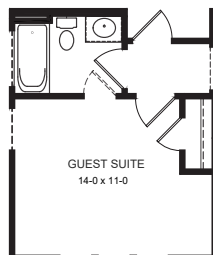

THE WINSLOW

MASTERPIECE COLLECTION

2,690-2,878SQFT

1 Story

3-5 Bedrooms

2.5-4 Baths

VIEW FLOORPLANS ON FISCHERHOMES.COM

Photos, Options,
Virtual Tours
& More

English Elegance

Modern Farmhouse

Modern Prairie

Coastal Classic

DESIGN FEATURES:

- 10ft. Ceiling Height with Optional Raised Ceiling in Family Room
- 2 Flex Spaces off Entry Foyer
- Expansive Family Room open to Kitchen and Morning Room
- Extra Large Pantry with Optional Butler's Pantry
- Included Covered Patio/Deck
- Optional Guest Suite
- Optional Generation Retreat with Opt. private entry in lieu of Included Bedrooms

FIRST FLOOR

OPT GENERATION RETREAT IN LIEU OF INCLUDED BEDROOMS 2 & 3

OPT GUEST SUITE IN LIEU OF INCLUDED STUDY