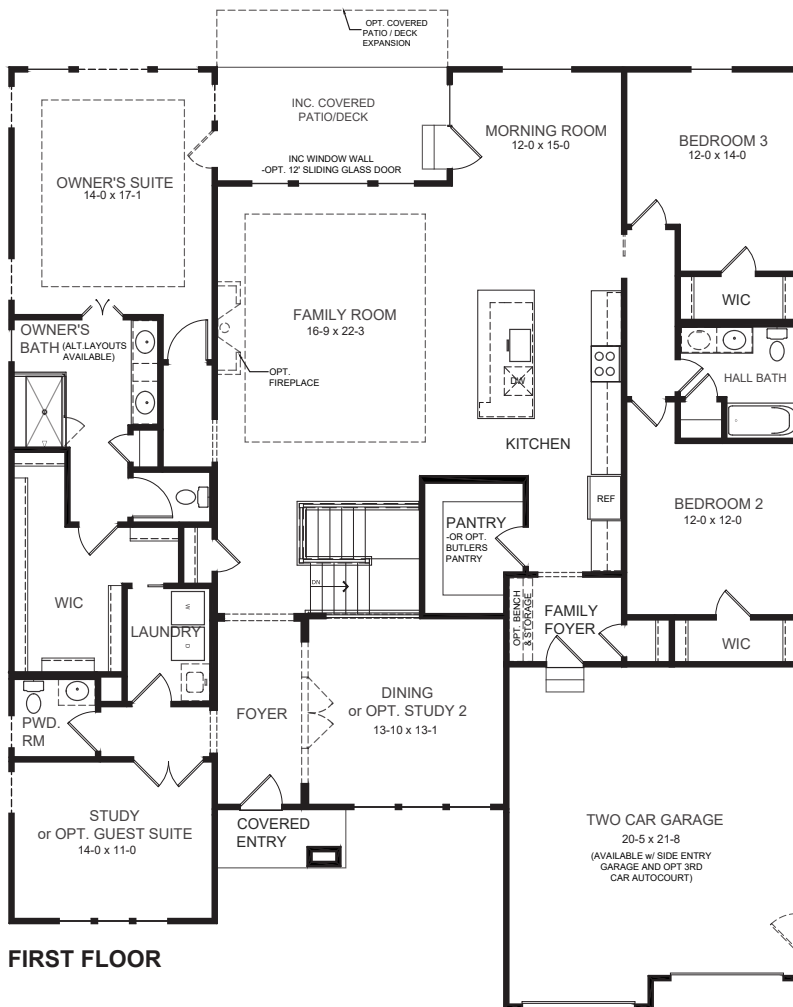

THE WINSLOW

MASTERPIECE COLLECTION

2,690-2,878SQFT

1 Story

3-5 Bedrooms

2.5-4 Baths

VIEW FLOORPLANS ON FISCHERHOMES.COM

Photos, Options,
Virtual Tours
& More

English Elegance

Modern Farmhouse

Modern Prairie

Coastal Classic

DESIGN FEATURES:

- 10ft. Ceiling Height with Optional Raised Ceiling in Family Room
- 2 Flex Spaces off Entry Foyer
- Expansive Family Room open to Kitchen and Morning Room
- Extra Large Pantry with Optional Butler's Pantry
- Included Covered Patio/Deck
- Optional Guest Suite
- Optional Generation Retreat with Opt. private entry in lieu of Included Bedrooms

FIRST FLOOR

OPT GENERATION RETREAT IN LIEU OF INCLUDED BEDROOMS 2 & 3

OPT GUEST SUITE IN LIEU OF INCLUDED STUDY